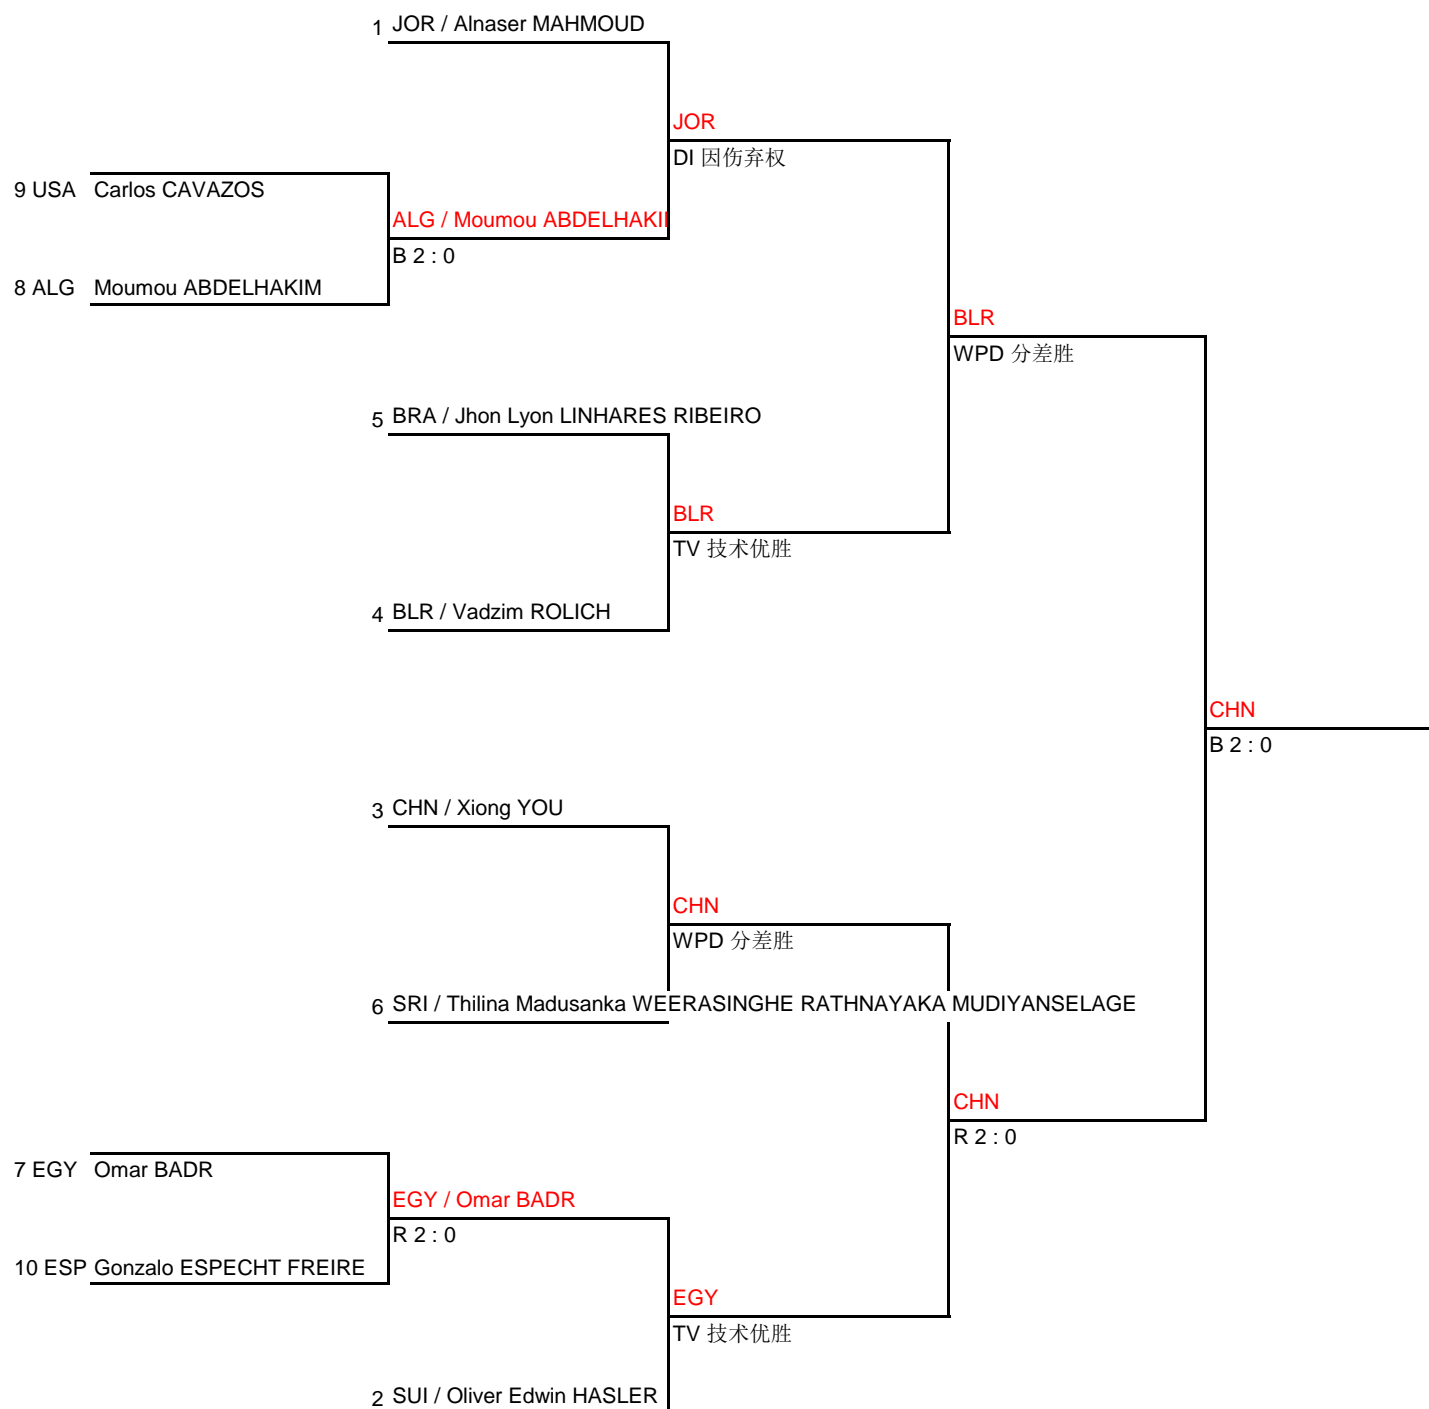

# The 15th World Wushu Championships

## Men's 90KG

Sanda

### Draw Sheet

As of 23 OCT 2019

Round of 16	Quarterfinals	Semifinals	Final
-------------	---------------	------------	-------