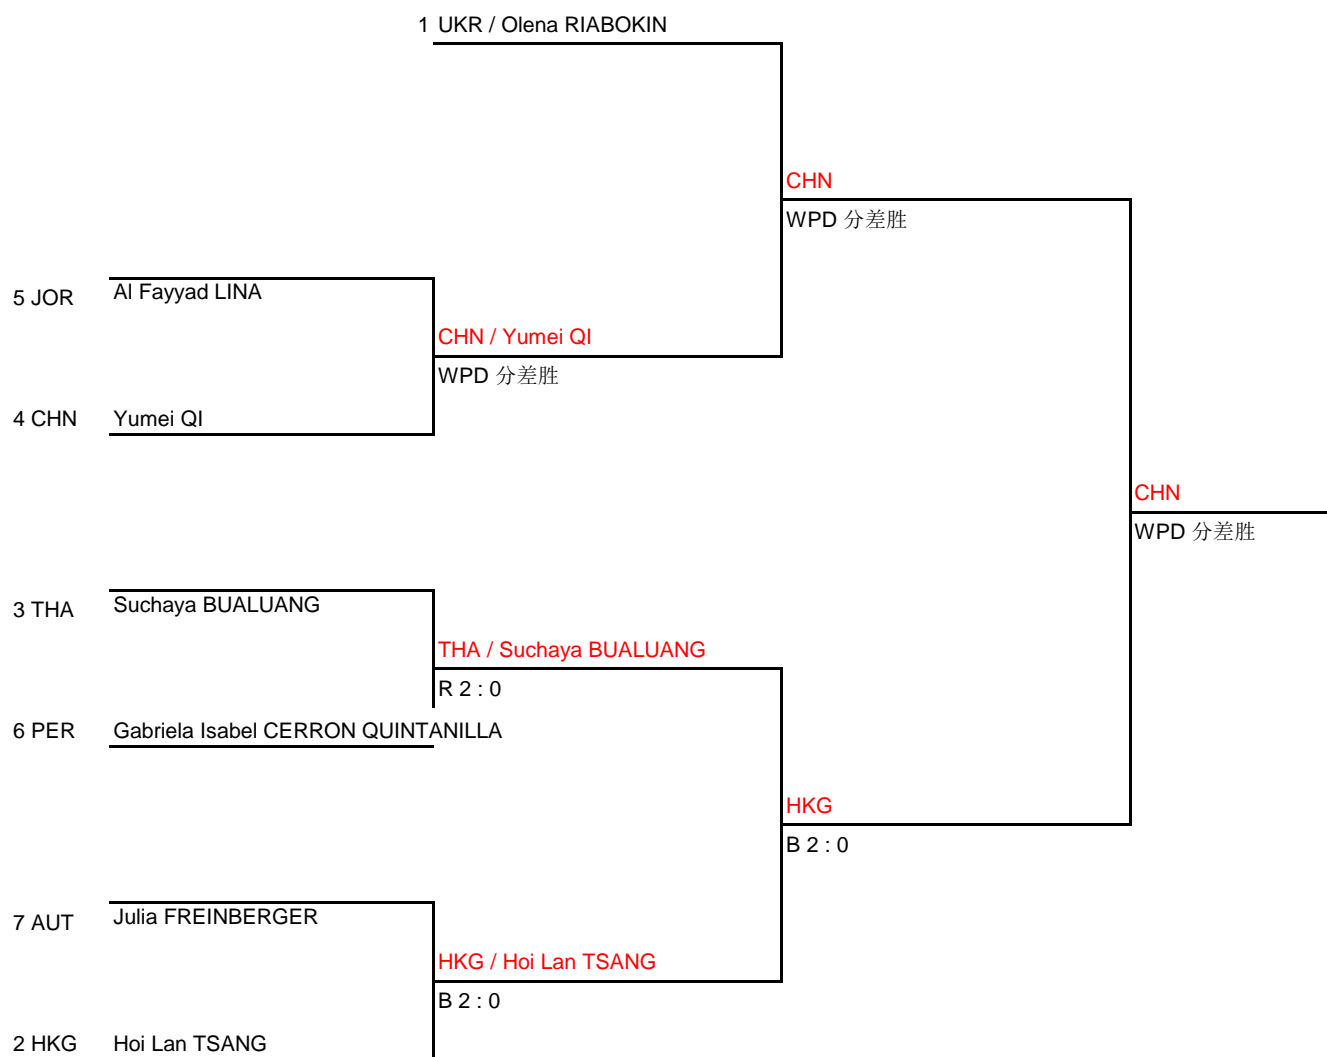

# The 15th World Wushu Championships

## Women's 60KG

Sanda

Draw Sheet As of 23 OCT 2019

Quarterfinals	Semifinals	Final
---------------	------------	-------

**Legend**  
 WPD : Win by gap Point TV : Technical Victory DOW : Default by Overweight DF : Default on the Field DI : Default by Injure  
 DWJ : Default Without Justification FC : Forcible Counting 3 times WN : Warning 3 times

# The 15th World Wushu Championships Medals

Sanda

Women's 60KG

Shanghai, China

Rank	Team	Athlete
1	CHN	Yumei QI
2	HKG	Hoi Lan TSANG
3	UKR	Olena RIABOKIN
3	THA	Suchaya BUALUANG

Chief Referee:

Chief Recording: