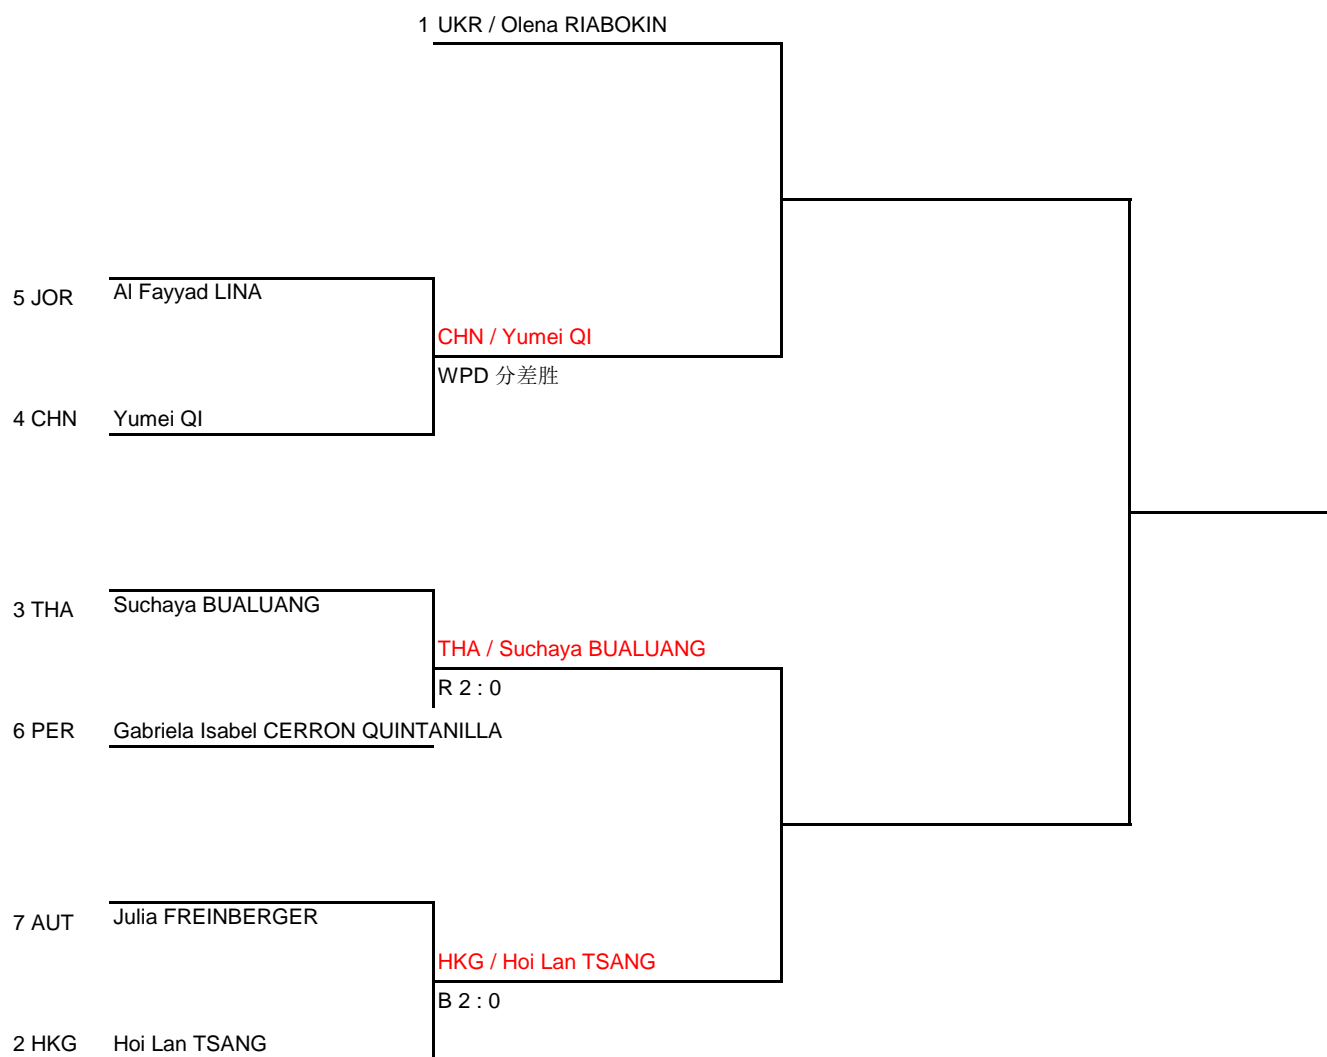

The 15th World Wushu Championships

Women's 60KG

Sanda

Draw Sheet As of 21 OCT 2019

Quarterfinals	Semifinals	Final
---------------	------------	-------

Legend
 WPD : Win by gap Point TV : Technical Victory DOW : Default by Overweight DF : Default on the Field DI : Default by Injure
 DWJ : Default Without Justification FC : Forcible Counting 3 times WN : Warning 3 times