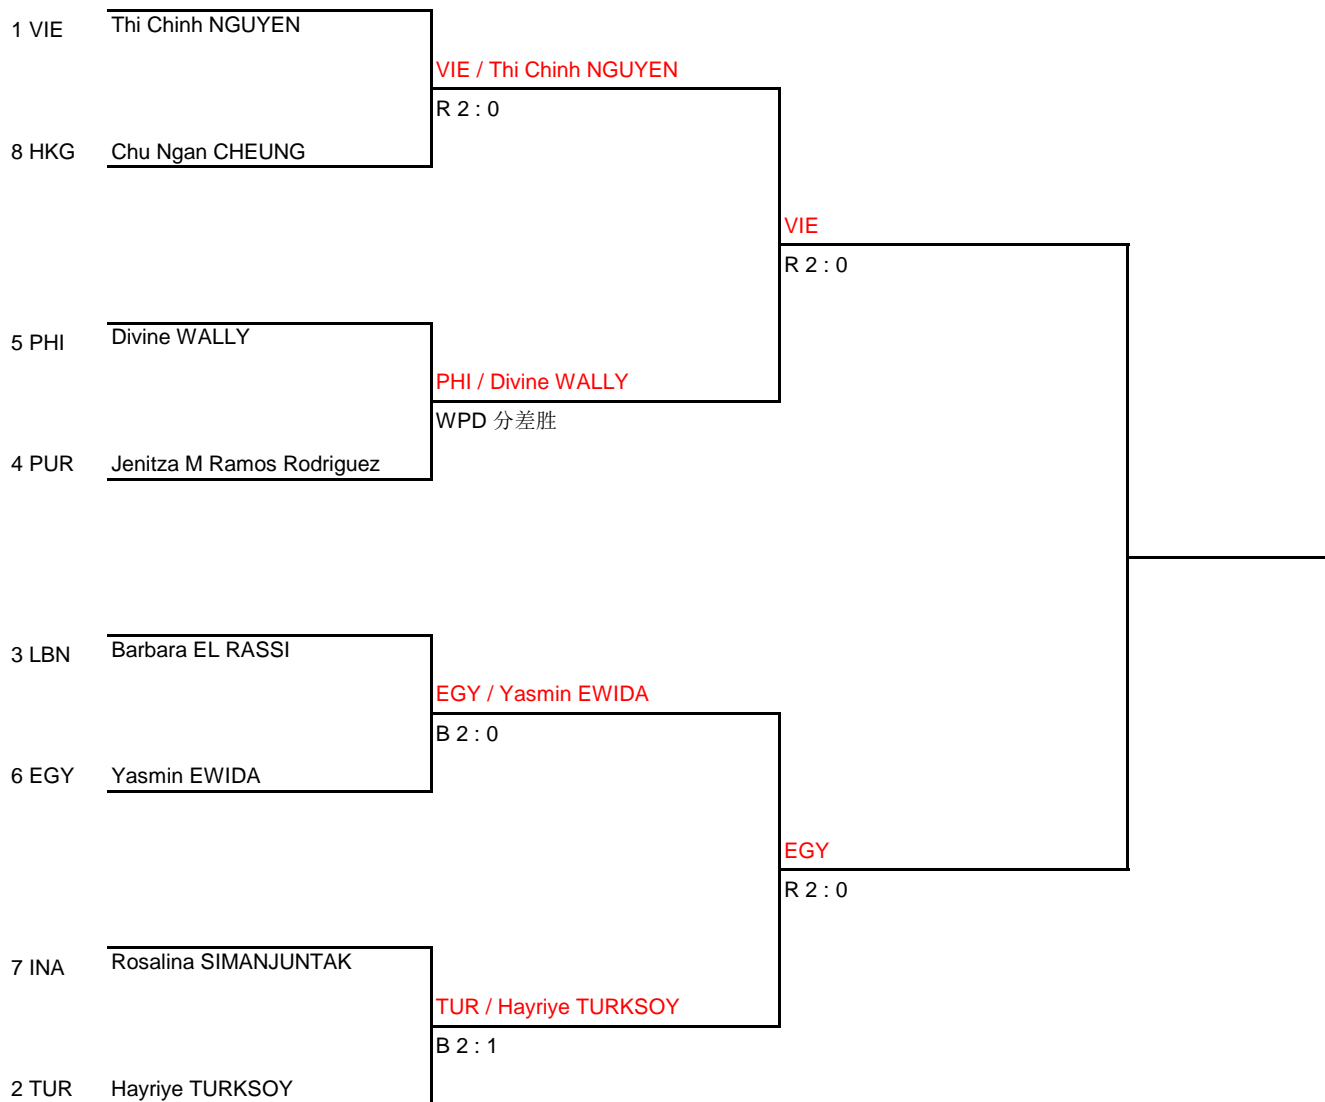

The 15th World Wushu Championships

Women's 48KG

Sanda

Draw Sheet As of 21 OCT 2019

Quarterfinals	Semifinals	Final
---------------	------------	-------

Legend	
WPD : Win by gap Point	TV : Technical Victory
DOW : Default by Overweight	DF : Default on the Field
DI : Default by Injure	DWJ : Default Without Justification
FC : Forcible Counting 3 times	WN : Warning 3 times