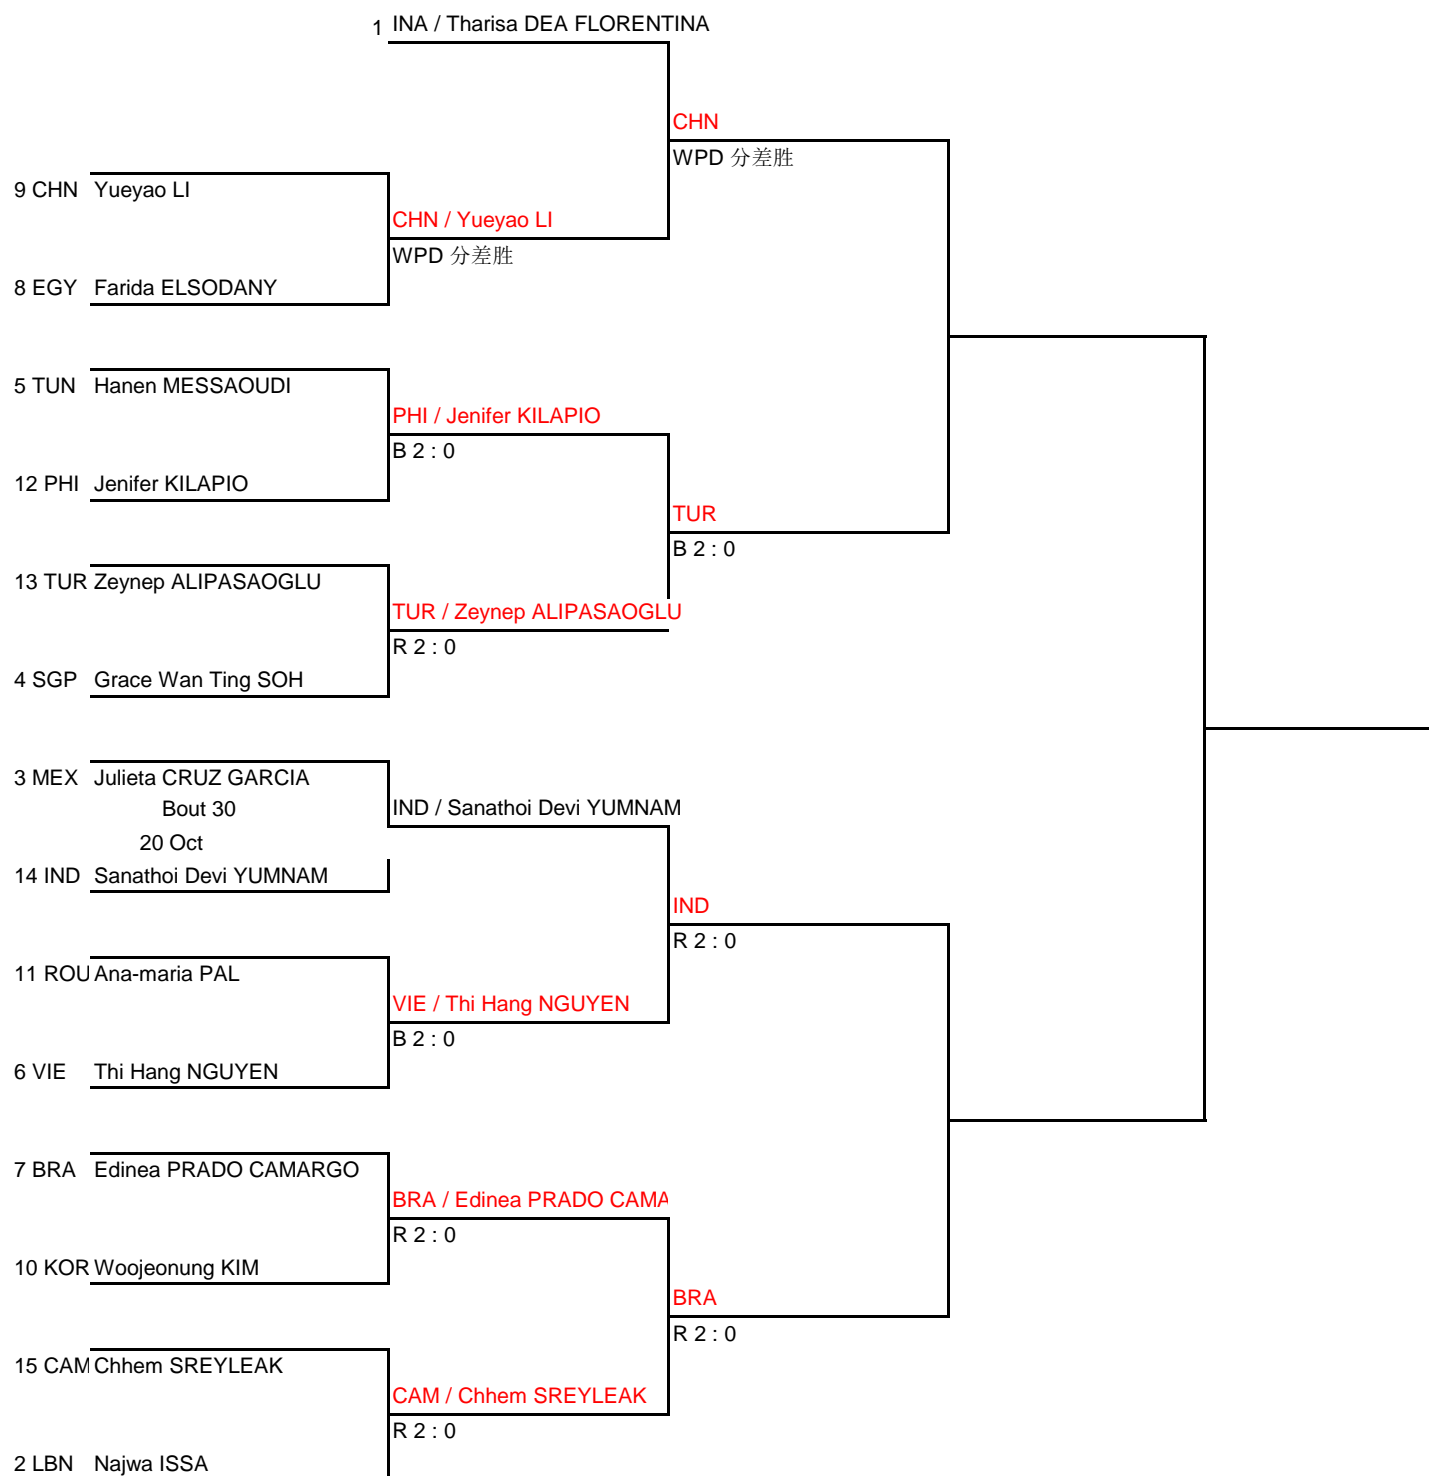

The 15th World Wushu Championships

Women's 52KG

Sanda

Draw Sheet

As of 21 OCT 2019

Round of 16	Quarterfinals	Semifinals	Final
-------------	---------------	------------	-------

Legend
 WPD : Win by gap Point TV : Technical Victory DOW : Default by Overweight DF : Default on the Field DI : Default by Injure
 DWJ : Default Without Justification FC : Forcible Counting 3 times WN : Warning 3 times