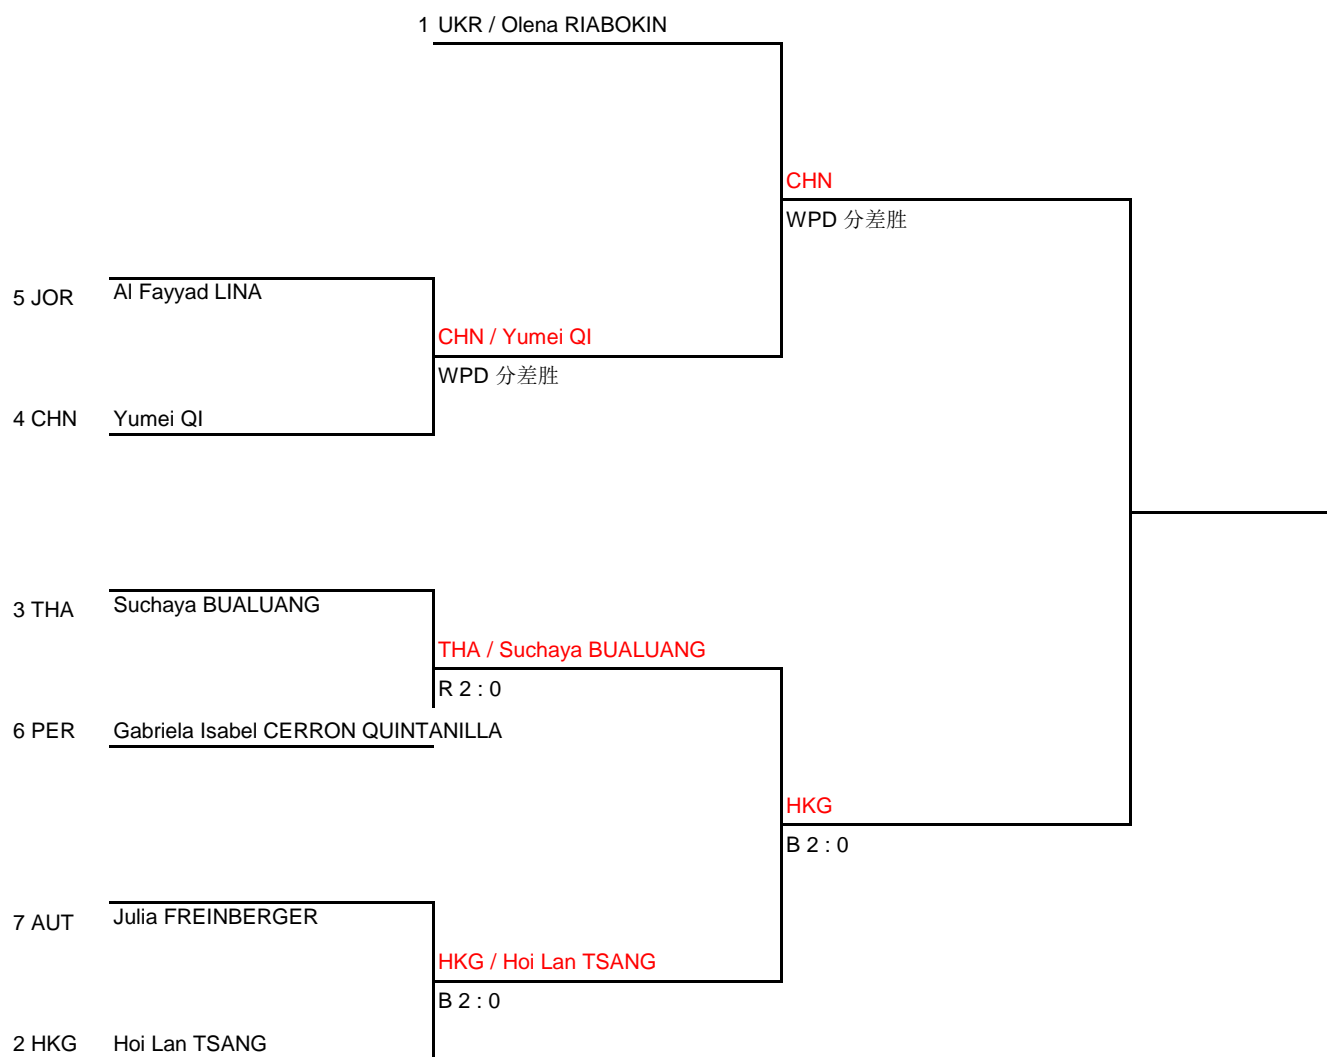

The 15th World Wushu Championships

Women's 60KG

Sanda

Draw Sheet As of 22 OCT 2019

Quarterfinals	Semifinals	Final
---------------	------------	-------

Legend
 WPD : Win by gap Point TV : Technical Victory DOW : Default by Overweight DF : Default on the Field DI : Default by Injure
 DWJ : Default Without Justification FC : Forcible Counting 3 times WN : Warning 3 times