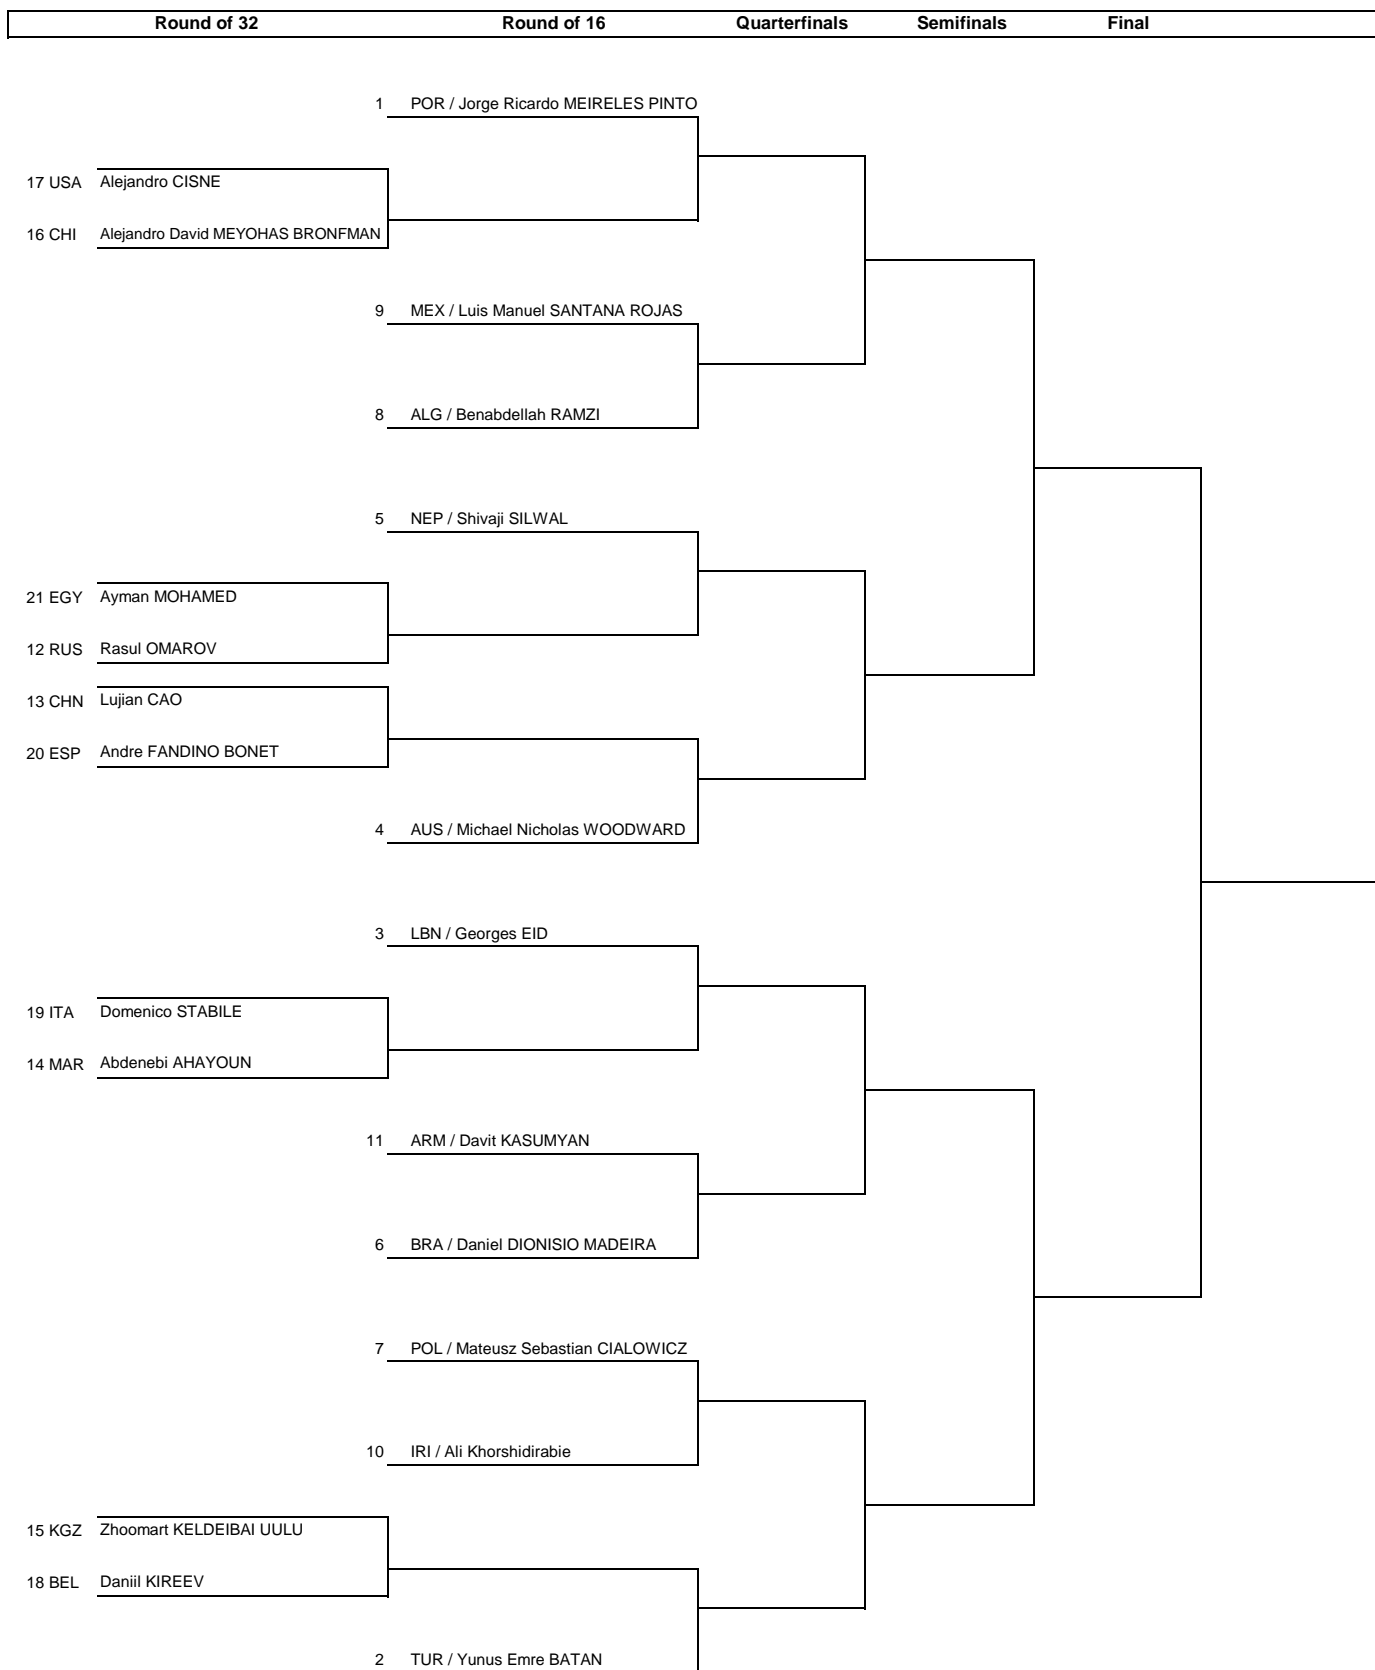

# The 15th World Wushu Championships

## Men's 80KG

#### Legend

WPD : Win by gap Point TV : Technical Victory DOW : Default by Overweight DF : Default on the Field DI : Default by Injure  
DWJ : Default Without Justification FC : Forcible Counting 3 times WN : Warning 3 times