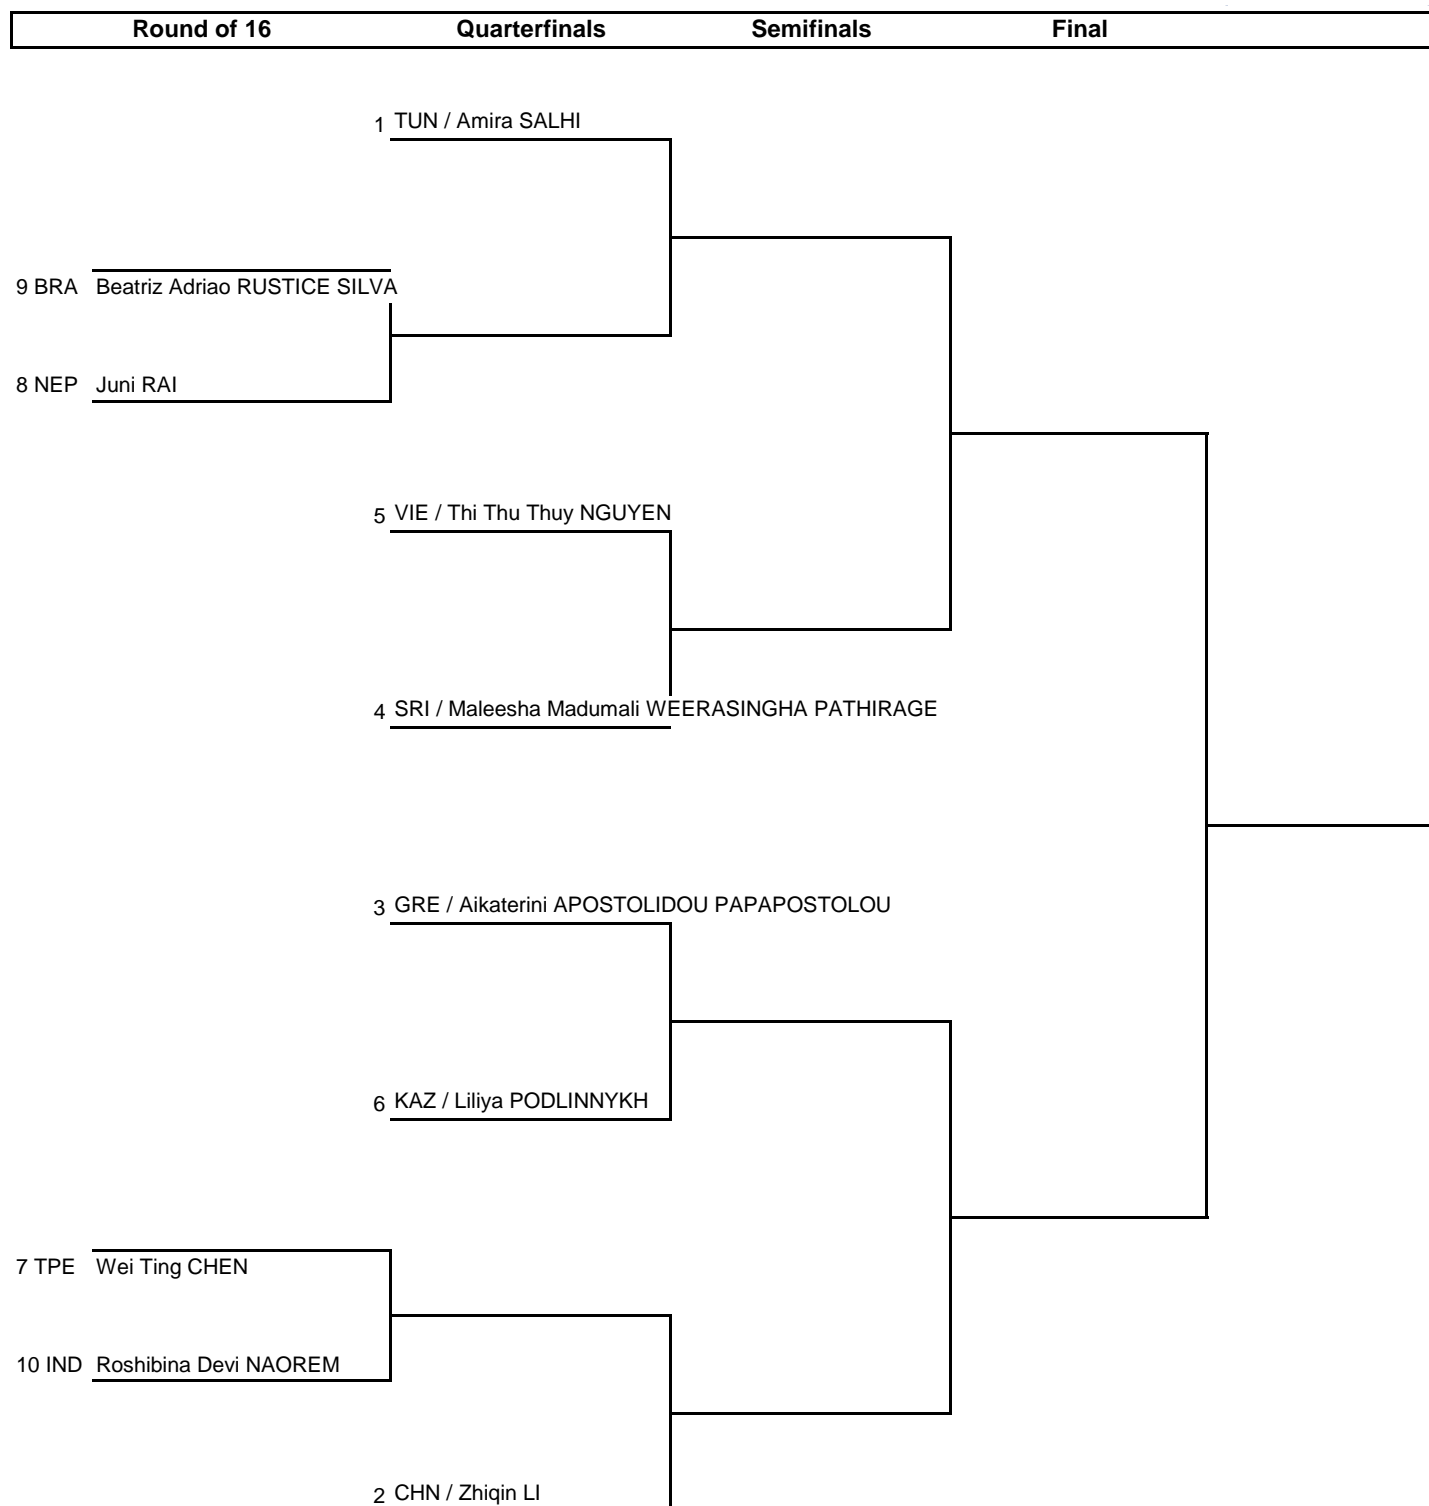

The 15th World Wushu Championships

Women's 56KG

Sanda

Draw Sheet

As of 19 OCT 2019

Legend

WPD : Win by gap Point TV : Technical Victory DOW : Default by Overweight DF : Default on the Field DI : Default by Injure
DWJ : Default Without Justification FC : Forcible Counting 3 times WN : Warning 3 times