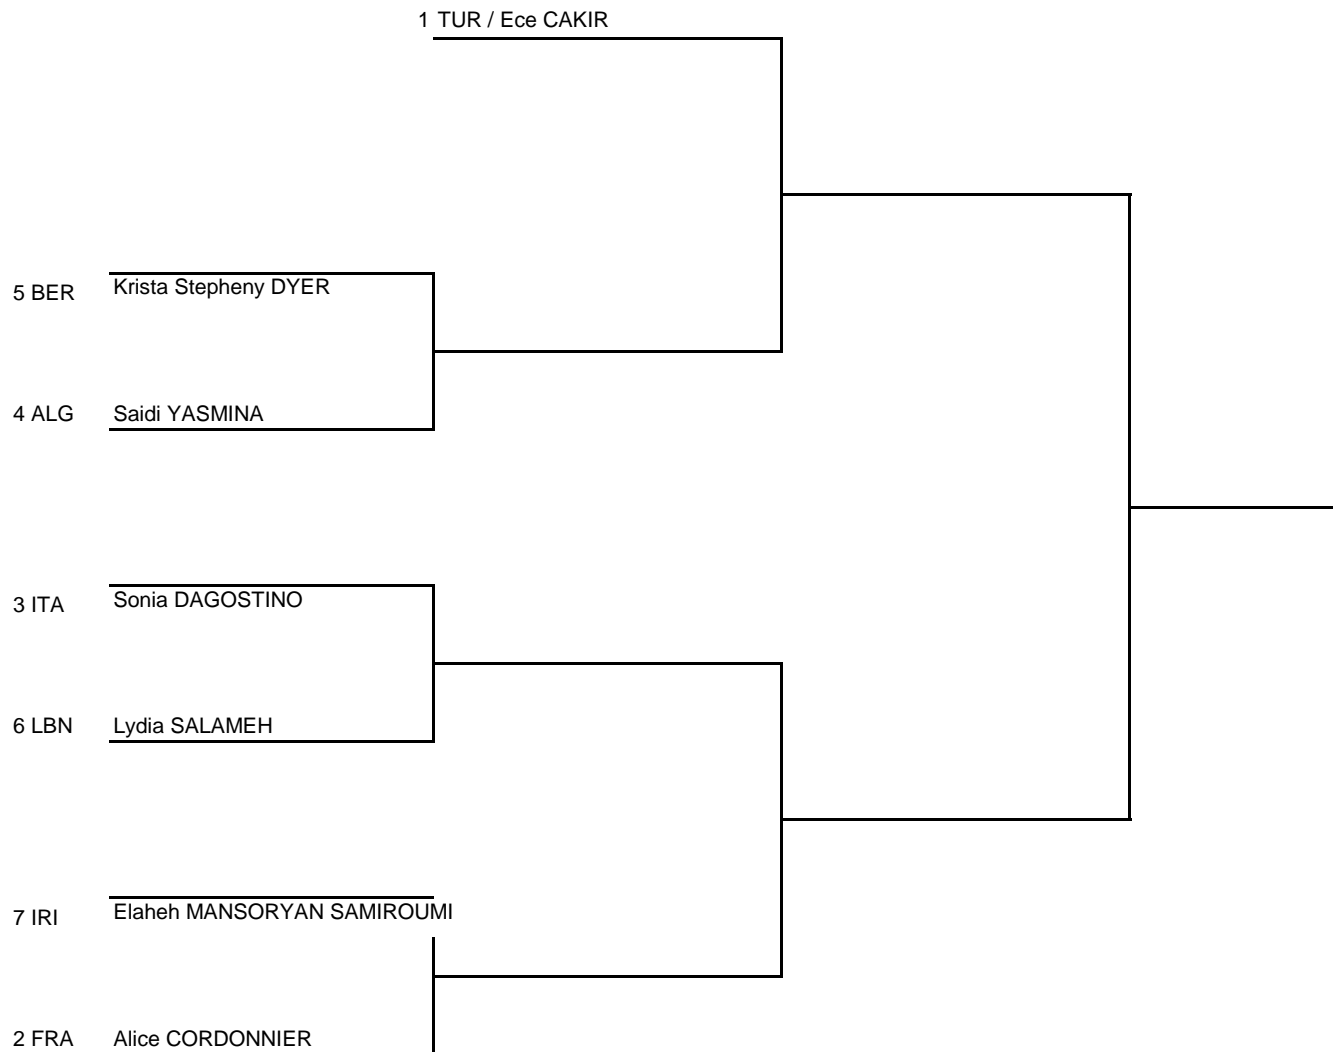

The 15th World Wushu Championships

Women's 65KG

Sanda

Draw Sheet As of 19 OCT 2019

Quarterfinals	Semifinals	Final
---------------	------------	-------

Legend

WPD : Win by gap Point TV : Technical Victory DOW : Default by Overweight DF : Default on the Field DI : Default by Injure
DWJ : Default Without Justification FC : Forcible Counting 3 times WN : Warning 3 times