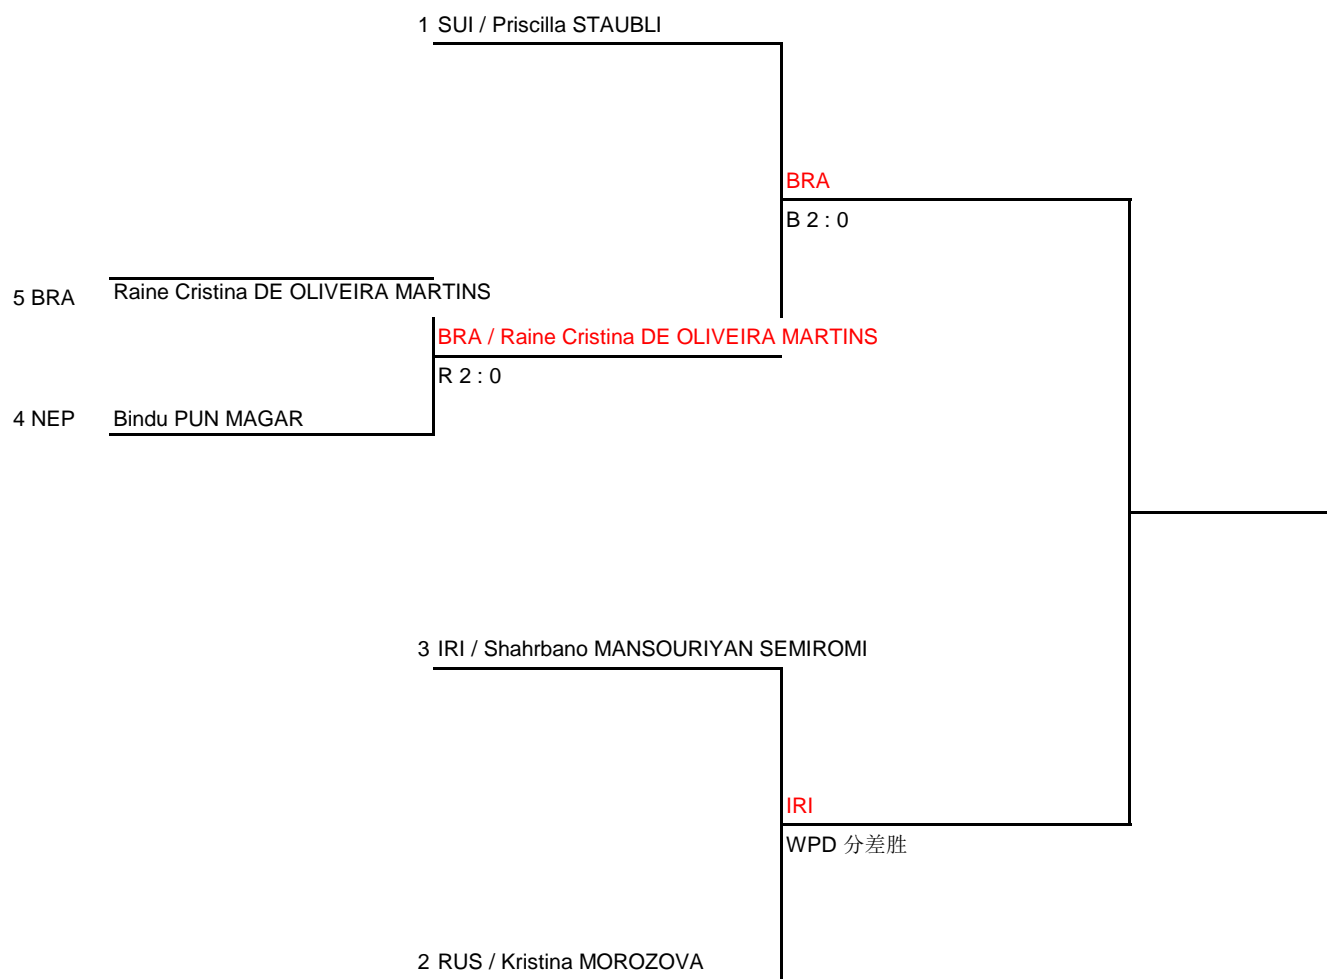

# The 15th World Wushu Championships

## Women's 70KG

Sanda

Draw Sheet As of 21 OCT 2019

Quarterfinals	Semifinals	Final
---------------	------------	-------

Legend	
WPD : Win by gap Point	TV : Technical Victory
DOW : Default by Overweight	DF : Default on the Field
DI : Default by Injure	DWJ : Default Without Justification
FC : Forcible Counting 3 times	WN : Warning 3 times