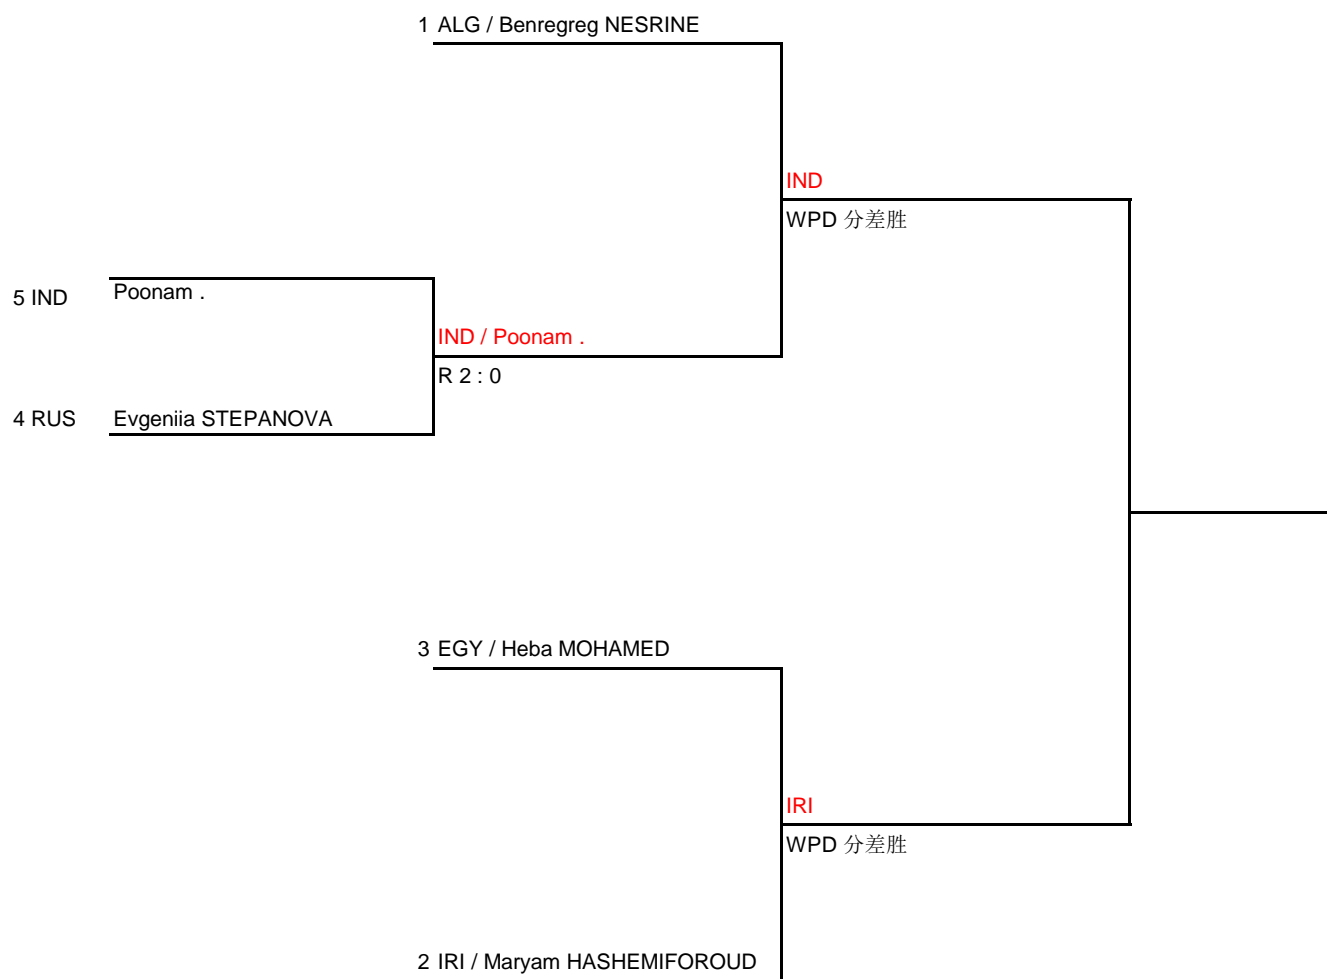

# The 15th World Wushu Championships

## Women's 75KG

Sanda

Draw Sheet As of 21 OCT 2019

Quarterfinals	Semifinals	Final
---------------	------------	-------

**Legend**  
 WPD : Win by gap Point TV : Technical Victory DOW : Default by Overweight DF : Default on the Field DI : Default by Injure  
 DWJ : Default Without Justification FC : Forcible Counting 3 times WN : Warning 3 times