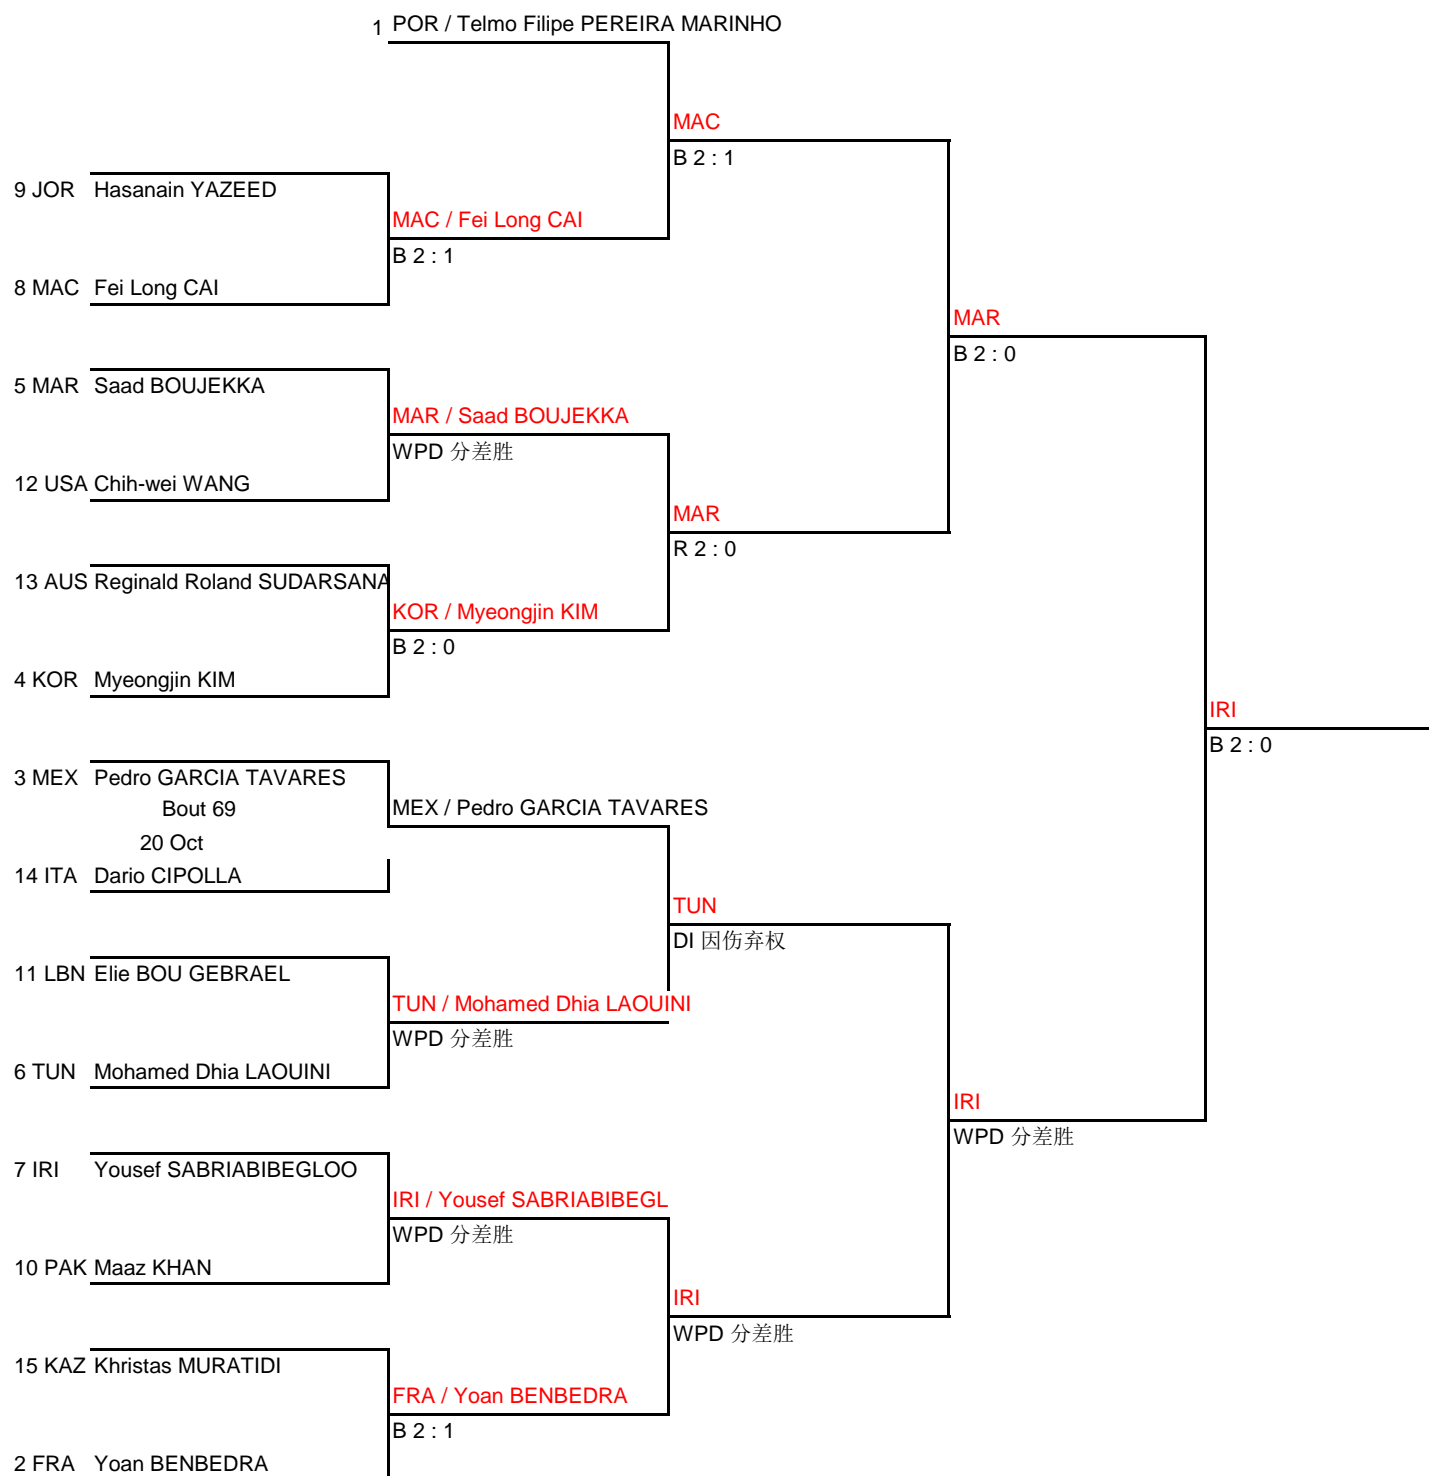

# The 15th World Wushu Championships

## Men's 75KG

Sanda

### Draw Sheet

As of 23 OCT 2019

Round of 16	Quarterfinals	Semifinals	Final
-------------	---------------	------------	-------