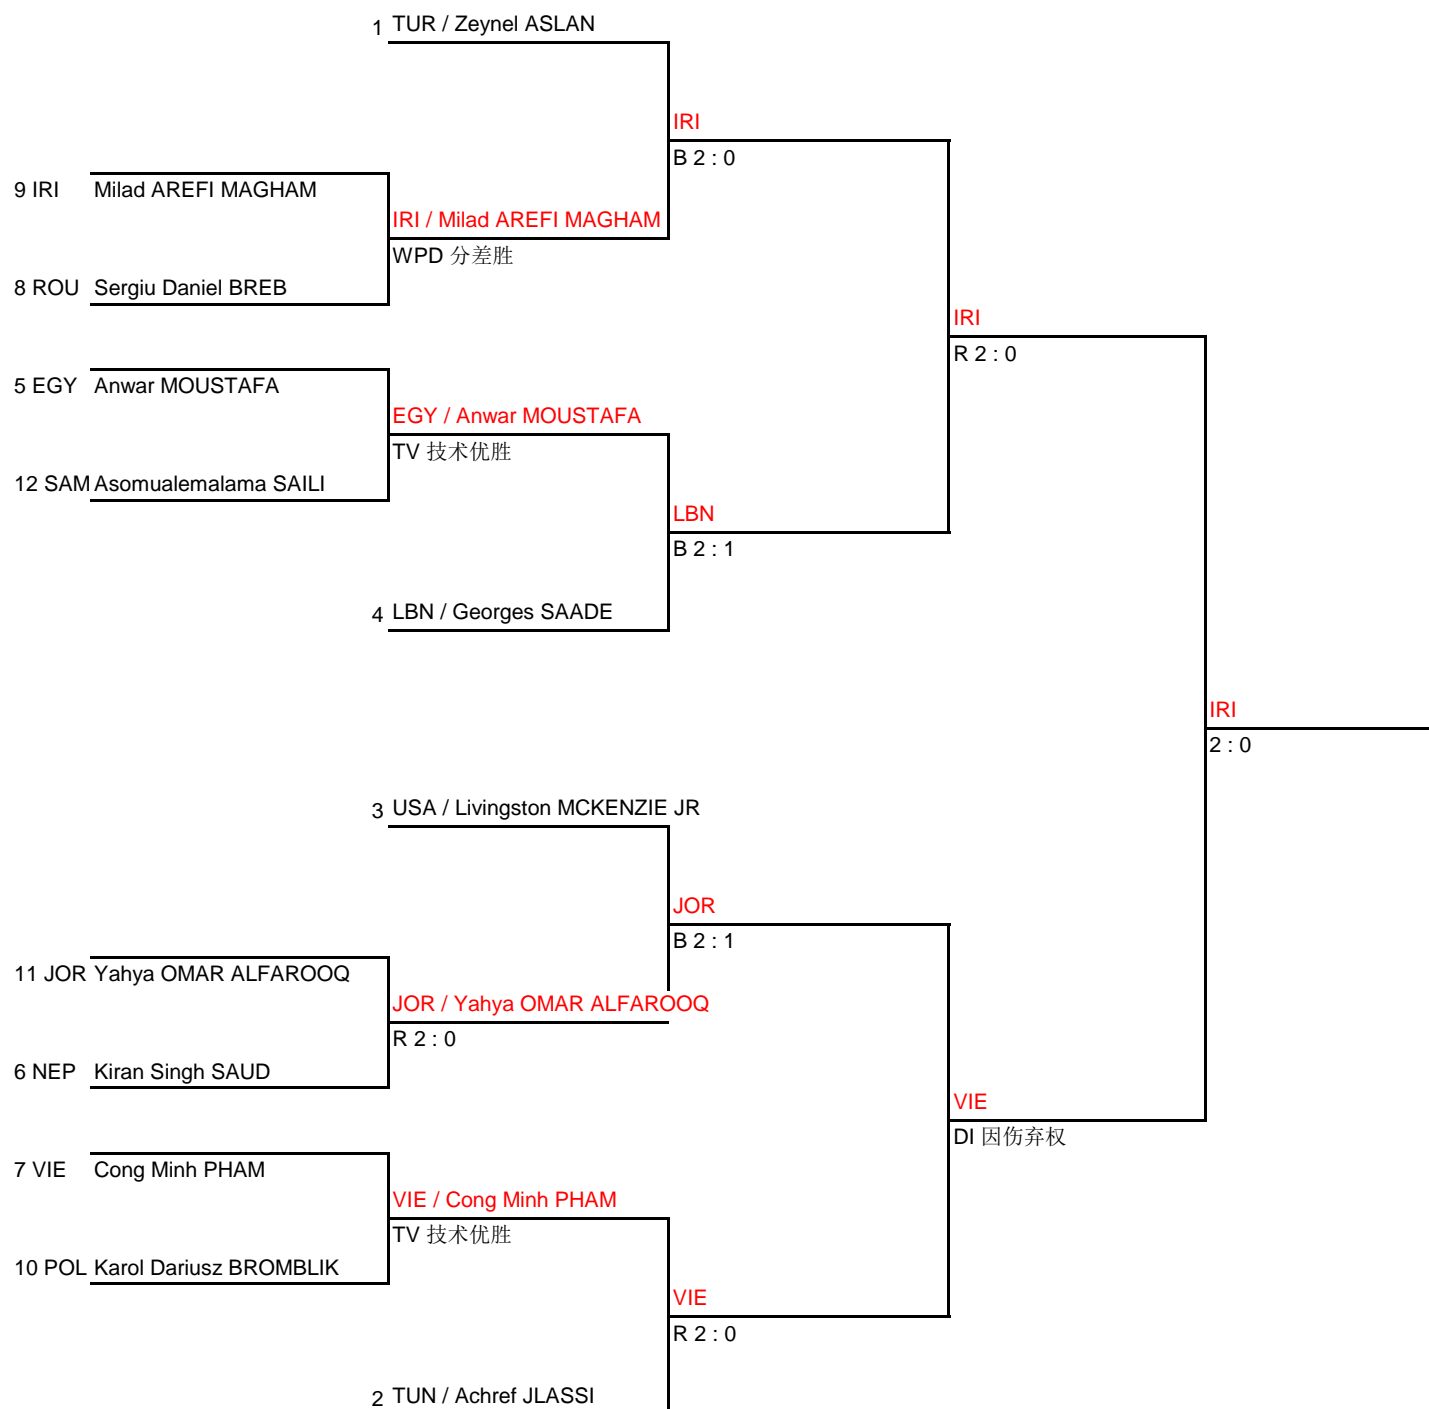

The 15th World Wushu Championships

Men's 85KG

Sanda

Draw Sheet

As of 23 OCT 2019

Round of 16	Quarterfinals	Semifinals	Final
-------------	---------------	------------	-------

Legend	
WPD : Win by gap Point	TV : Technical Victory
DOW : Default by Overweight	DF : Default on the Field
DI : Default by Injure	DWJ : Default Without Justification
FC : Forcible Counting 3 times	WN : Warning 3 times

The 15th World Wushu Championships Medals

Sanda

Men's 85KG

Shanghai, China

Rank	Team	Athlete
1	IRI	Milad AREFI MAGHAM
2	VIE	Cong Minh PHAM
3	LBN	Georges SAADE
3	JOR	Yahya OMAR ALFAROOQ

Chief Referee:

Chief Recording: