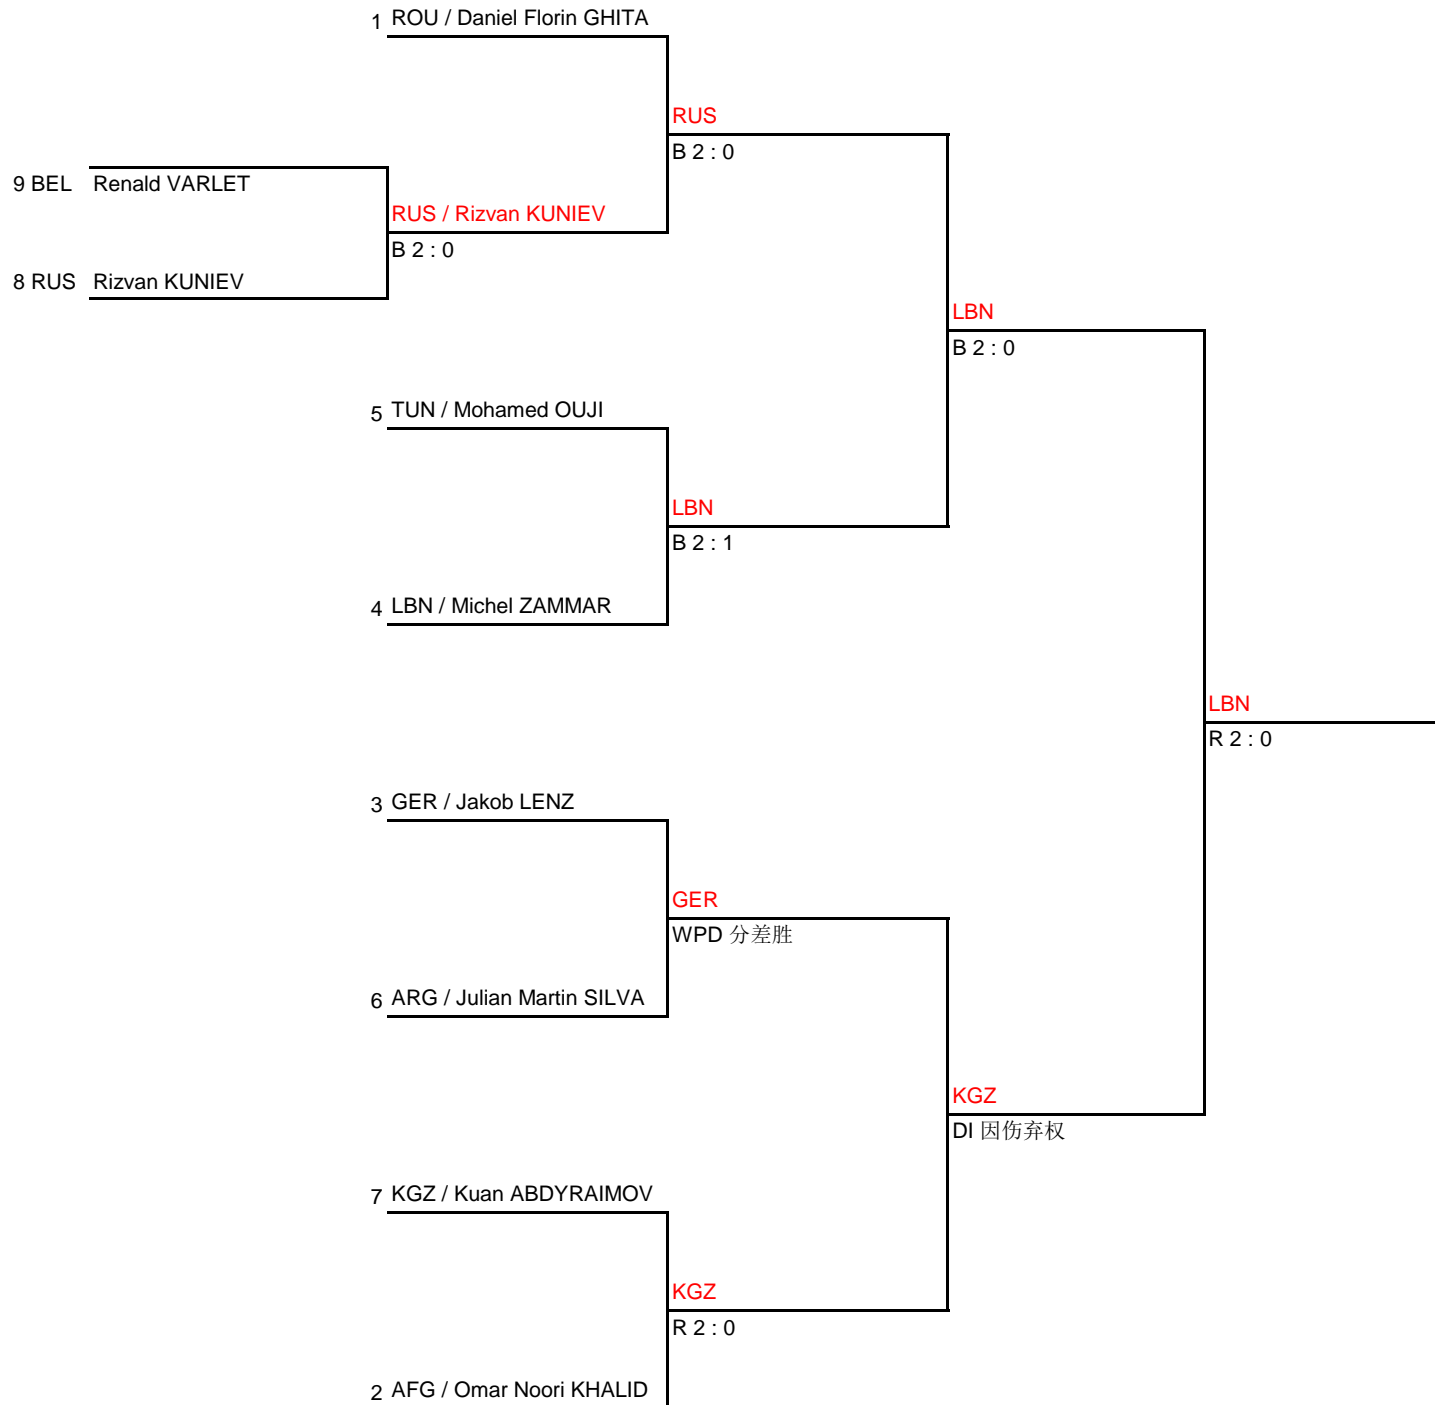

# The 15th World Wushu Championships

## Men's 90KG+

Sanda

### Draw Sheet

As of 23 OCT 2019

Round of 16	Quarterfinals	Semifinals	Final
-------------	---------------	------------	-------

#### Legend

WPD : Win by gap Point TV : Technical Victory DOW : Default by Overweight DF : Default on the Field DI : Default by Injure  
 DWJ : Default Without Justification FC : Forcible Counting 3 times WN : Warning 3 times