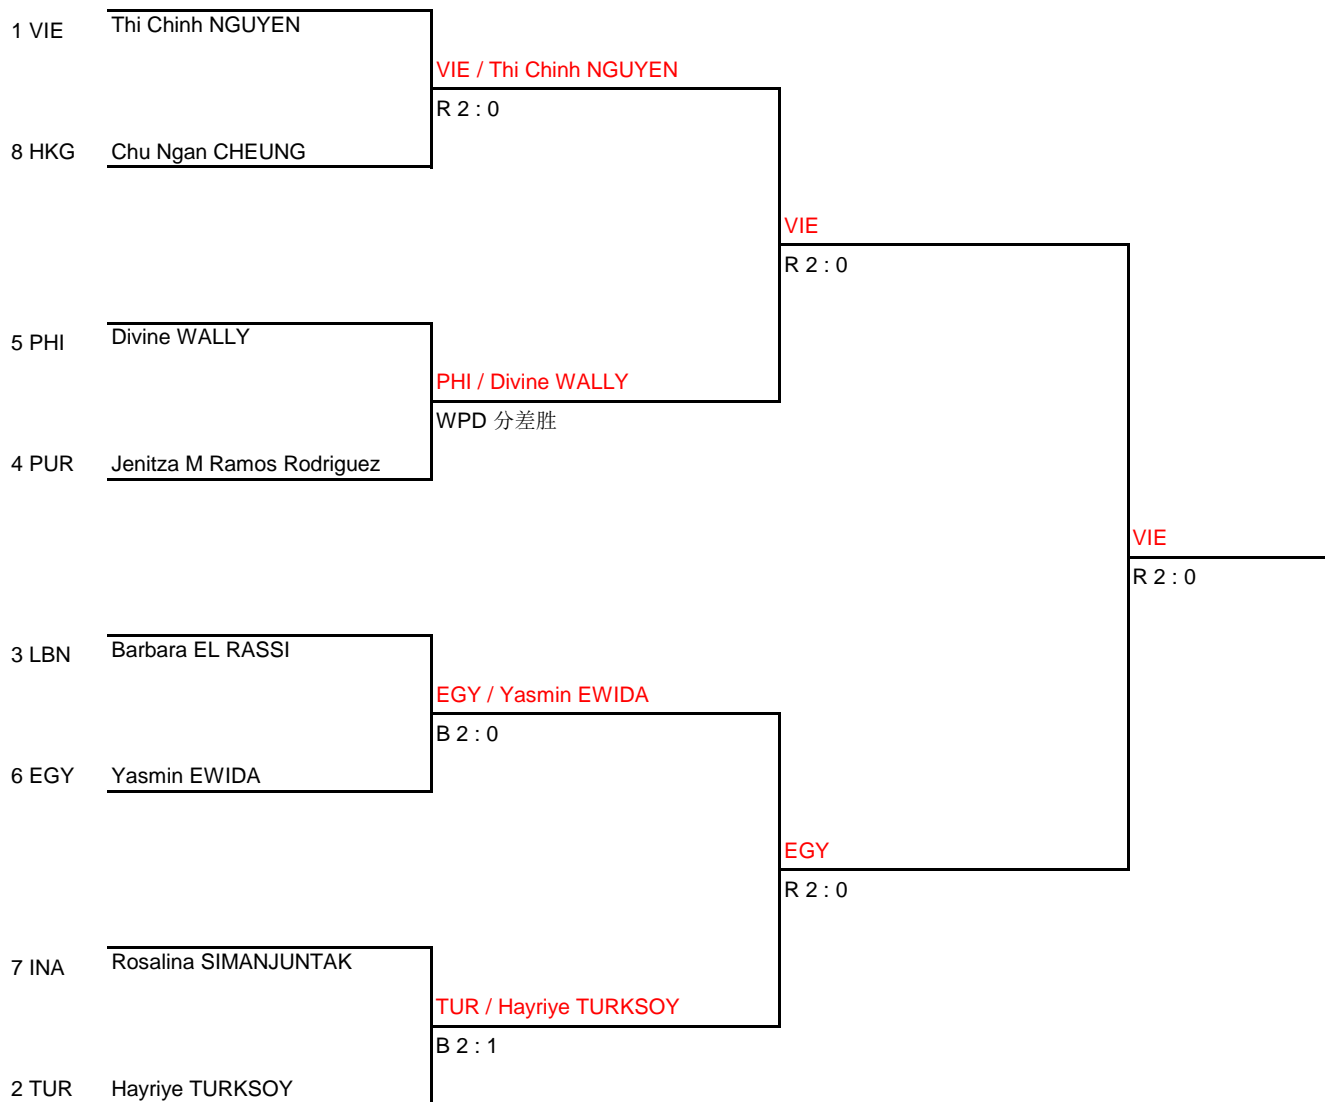

The 15th World Wushu Championships

Women's 48KG

Sanda

Draw Sheet As of 22 OCT 2019

Quarterfinals	Semifinals	Final
---------------	------------	-------

Legend
 WPD : Win by gap Point TV : Technical Victory DOW : Default by Overweight DF : Default on the Field DI : Default by Injure
 DWJ : Default Without Justification FC : Forcible Counting 3 times WN : Warning 3 times

The 15th World Wushu Championships Medals

Sanda

Women's 48KG

Shanghai, China

Rank	Team	Athlete
1	VIE	Thi Chinh NGUYEN
2	EGY	Yasmin EWIDA
3	PHI	Divine WALLY
3	TUR	Hayriye TURKSOY

Chief Referee:

Chief Recording: