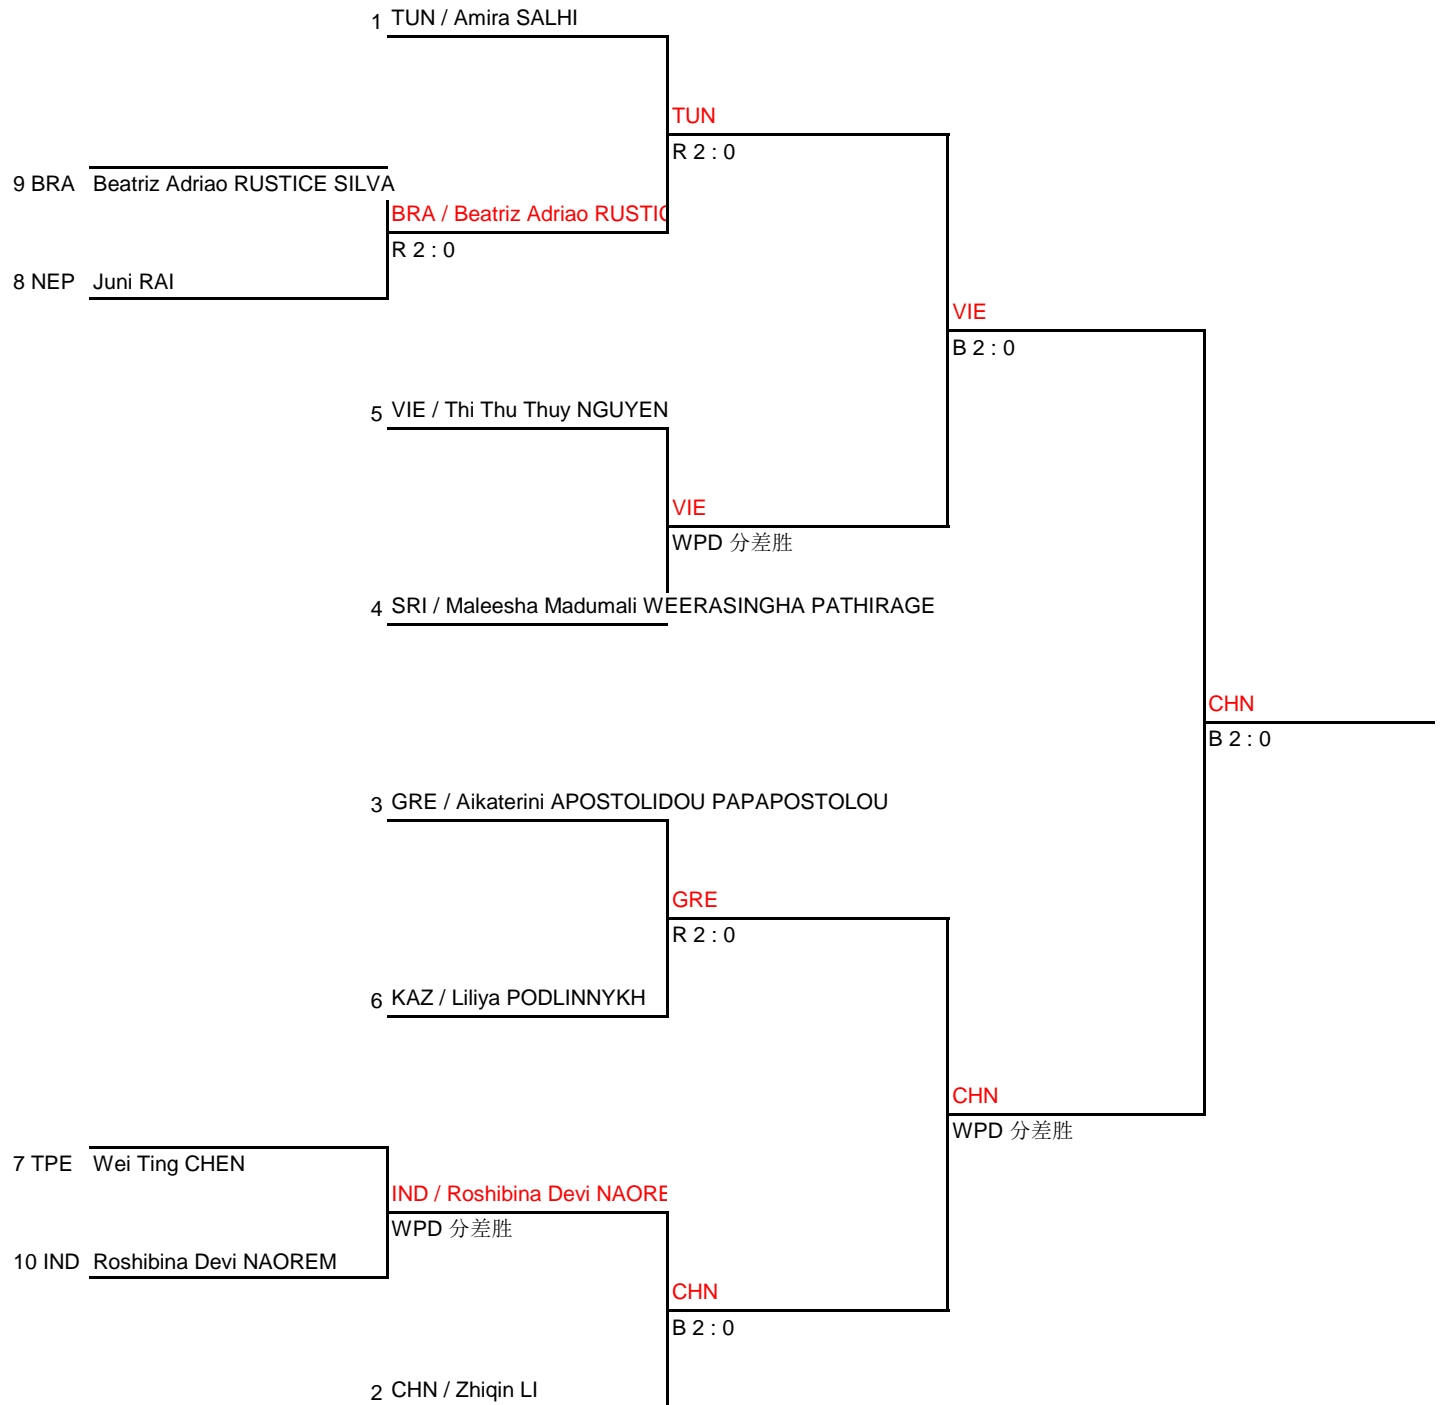

The 15th World Wushu Championships

Women's 56KG

Sanda

Draw Sheet

As of 23 OCT 2019

Round of 16	Quarterfinals	Semifinals	Final
-------------	---------------	------------	-------

Legend
WPD : Win by gap Point TV : Technical Victory DOW : Default by Overweight DF : Default on the Field DI : Default by Injure
DWJ : Default Without Justification FC : Forcible Counting 3 times WN : Warning 3 times

The 15th World Wushu Championships Medals

Sanda

Women's 56KG

Shanghai, China

Rank	Team	Athlete
1	CHN	Zhiqin LI
2	VIE	Thi Thu Thuy NGUYEN
3	TUN	Amira SALHI
3	GRE	Aikaterini APOSTOLIDOU PAPAPOSTOLOU

Chief Referee: