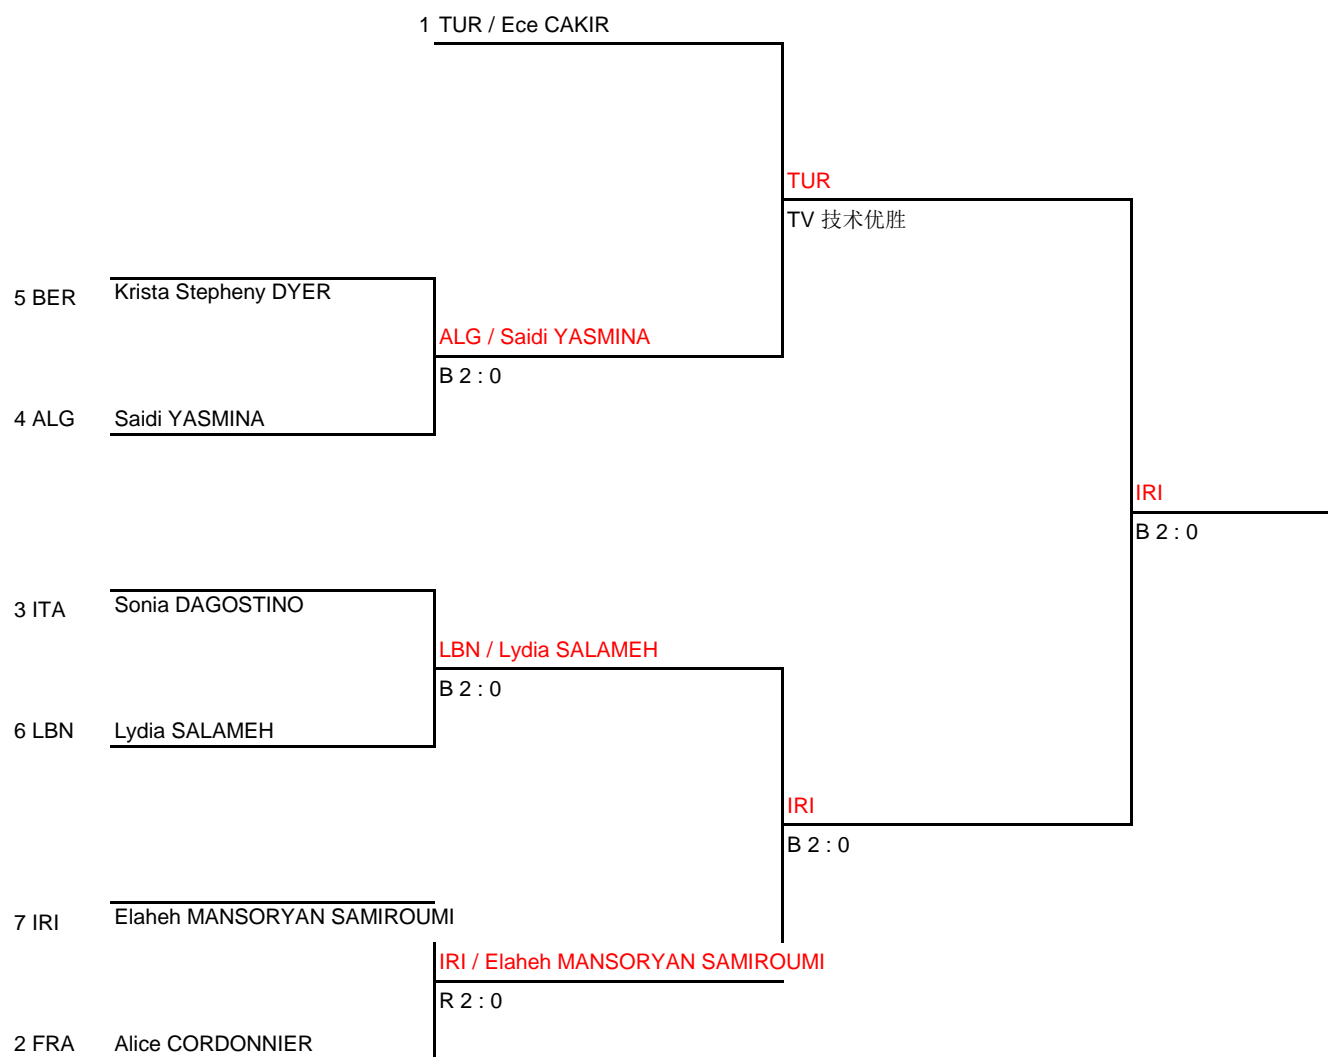

The 15th World Wushu Championships

Women's 65KG

Sanda

Draw Sheet As of 22 OCT 2019

| Quarterfinals | Semifinals | Final |
|---------------|------------|-------|
|---------------|------------|-------|

Legend
 WPD : Win by gap Point TV : Technical Victory DOW : Default by Overweight DF : Default on the Field DI : Default by Injure
 DWJ : Default Without Justification FC : Forcible Counting 3 times WN : Warning 3 times

The 15th World Wushu Championships Medals

Sanda

Women's 65KG

Shanghai, China

| Rank | Team | Athlete |
|------|------|----------------------------|
| 1 | IRI | Elaheh MANSORYAN SAMIROUMI |
| 2 | TUR | Ece CAKIR |
| 3 | ALG | Saidi YASMINA |
| 3 | LBN | Lydia SALAMEH |