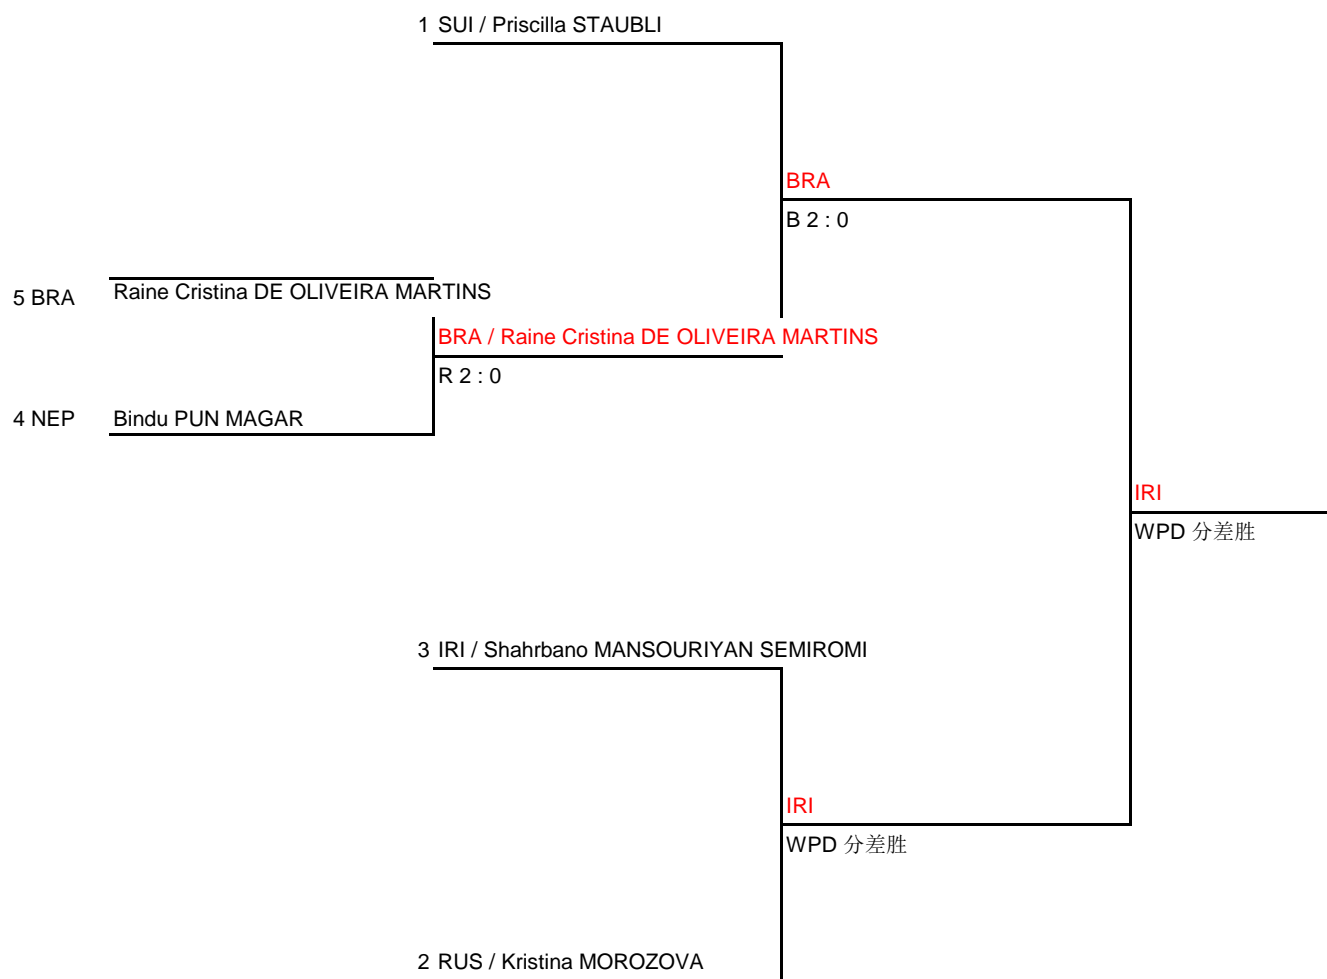

The 15th World Wushu Championships

Women's 70KG

Sanda

Draw Sheet As of 21 OCT 2019

Quarterfinals	Semifinals	Final
---------------	------------	-------

Legend
 WPD : Win by gap Point TV : Technical Victory DOW : Default by Overweight DF : Default on the Field DI : Default by Injure
 DWJ : Default Without Justification FC : Forcible Counting 3 times WN : Warning 3 times

The 15th World Wushu Championships Medals

Sanda

Women's 70KG

Shanghai, China

Rank	Team	Athlete
1	IRI	Shahrbano MANSOURIYAN SEMIROMI
2	BRA	Raine Cristina DE OLIVEIRA MARTINS
3	SUI	Priscilla STAUBLI
3	RUS	Kristina MOROZOVA