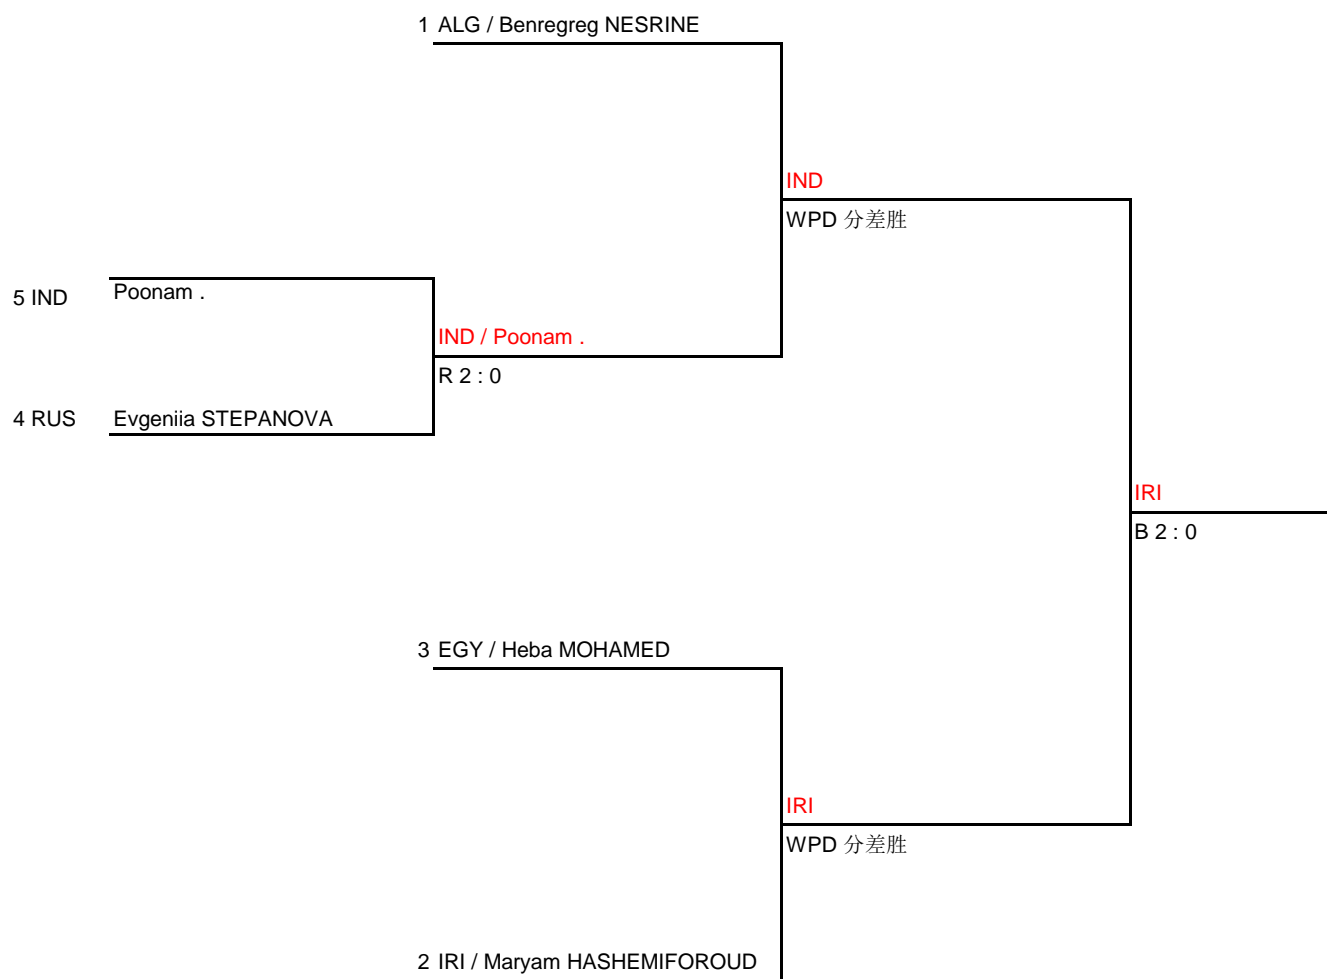

The 15th World Wushu Championships

Women's 75KG

Sanda

Draw Sheet As of 21 OCT 2019

Quarterfinals	Semifinals	Final
---------------	------------	-------

Legend
 WPD : Win by gap Point TV : Technical Victory DOW : Default by Overweight DF : Default on the Field DI : Default by Injure
 DWJ : Default Without Justification FC : Forcible Counting 3 times WN : Warning 3 times

The 15th World Wushu Championships Medals

Sanda

Women's 75KG

Shanghai, China

Rank	Team	Athlete
1	IRI	Maryam HASHEMIFOROUD
2	IND	Poonam .
3	ALG	Benregreg NESRINE
3	EGY	Heba MOHAMED

Chief Referee:

Chief Recording: